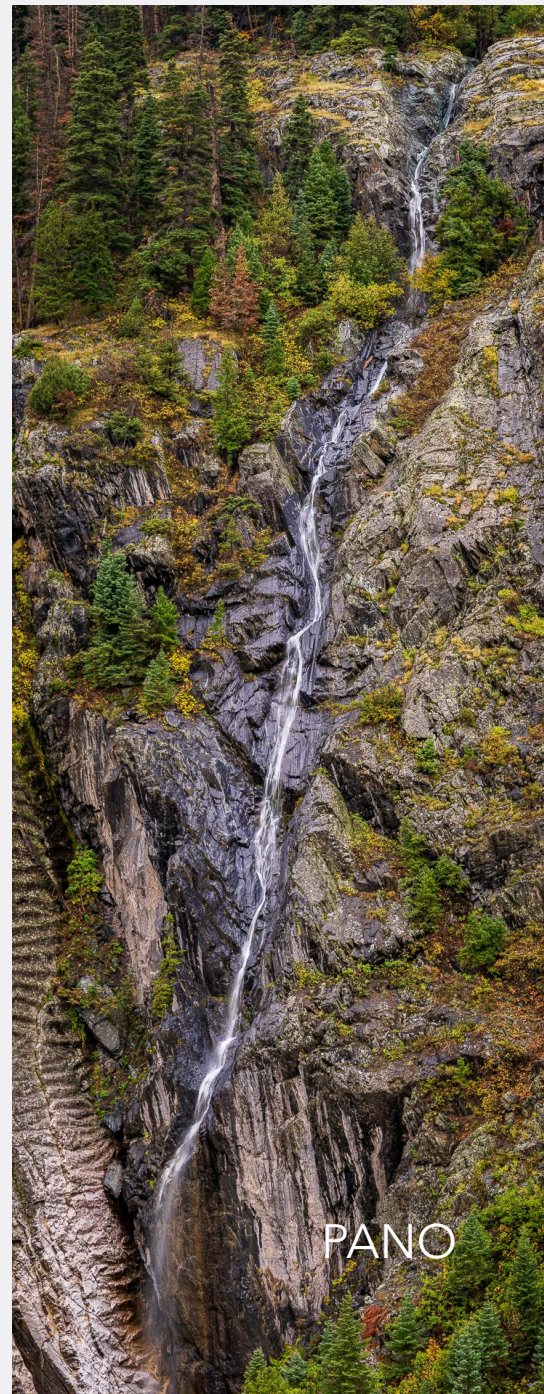

THE RESULT

WHY BOTHER?

PANO = 48 MB 4264 X 10899 PX

SINGLE = 12.6 MB 2030 X 5177 PX