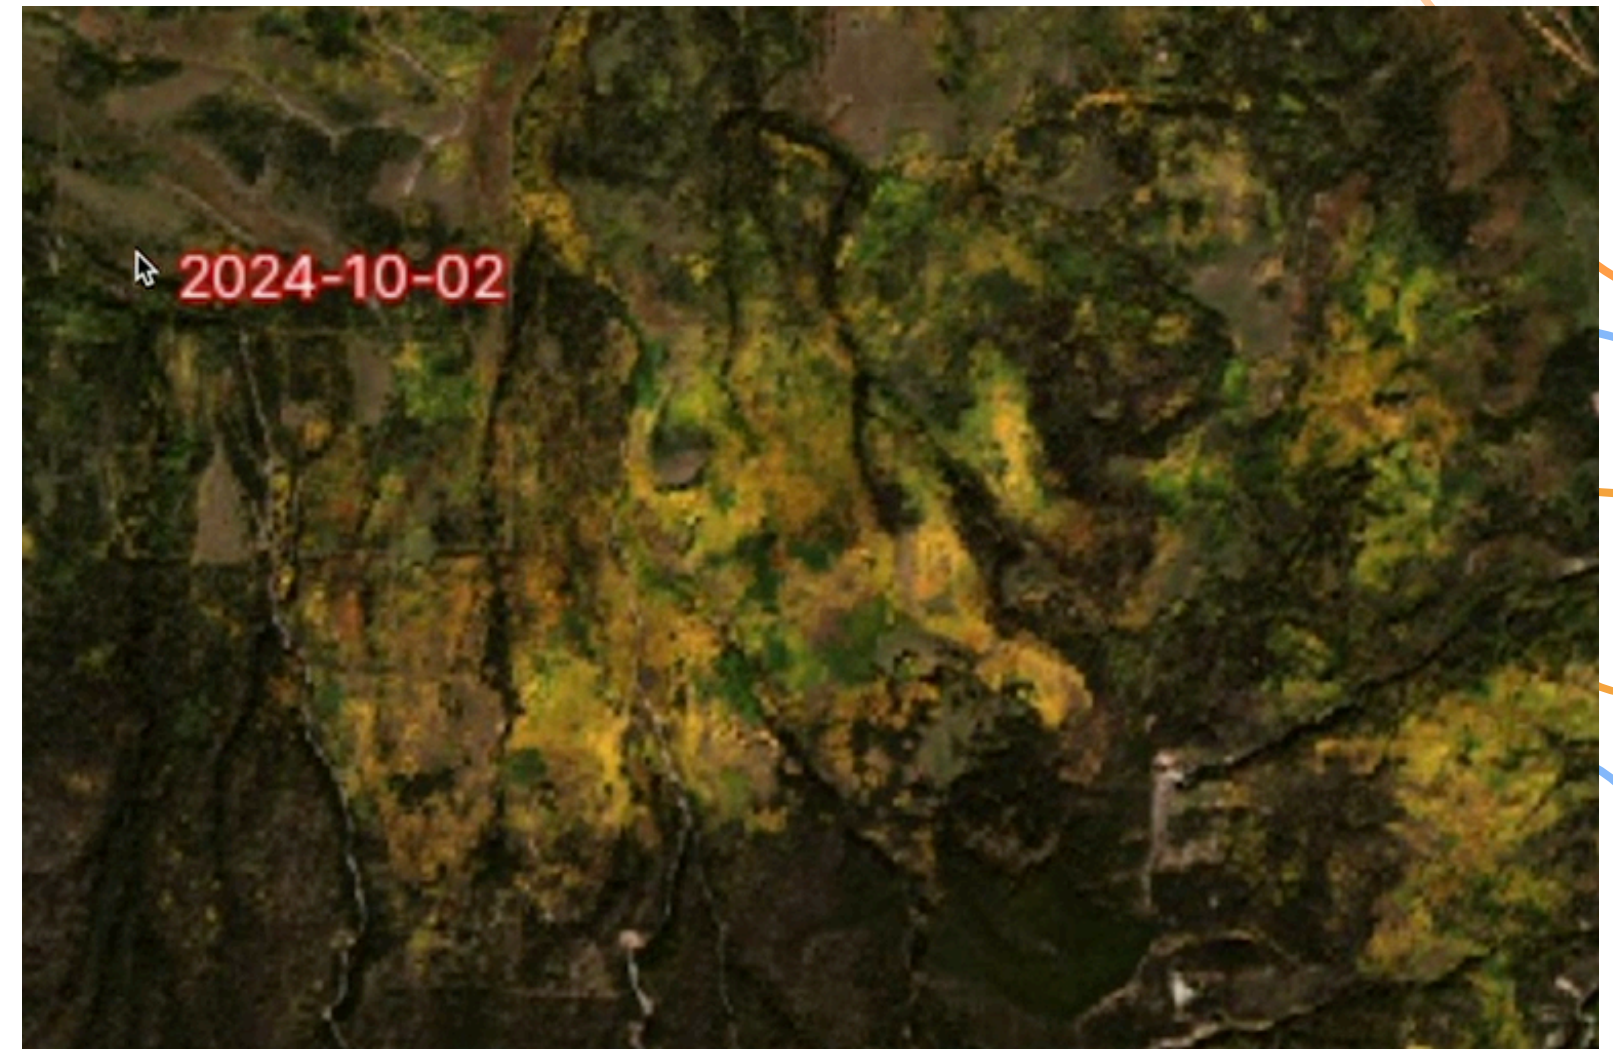

3. Time

Digital tools to help time your shots:

Timing seasons

Tor M
September 29, 2024

Easy to park

Great conditions

Great views

If you get here before sunrise you'll get a good parking spot and an uncrowded trail, and it's worth it to watch the sun come up over the mountains. Aspens are at peak right now!