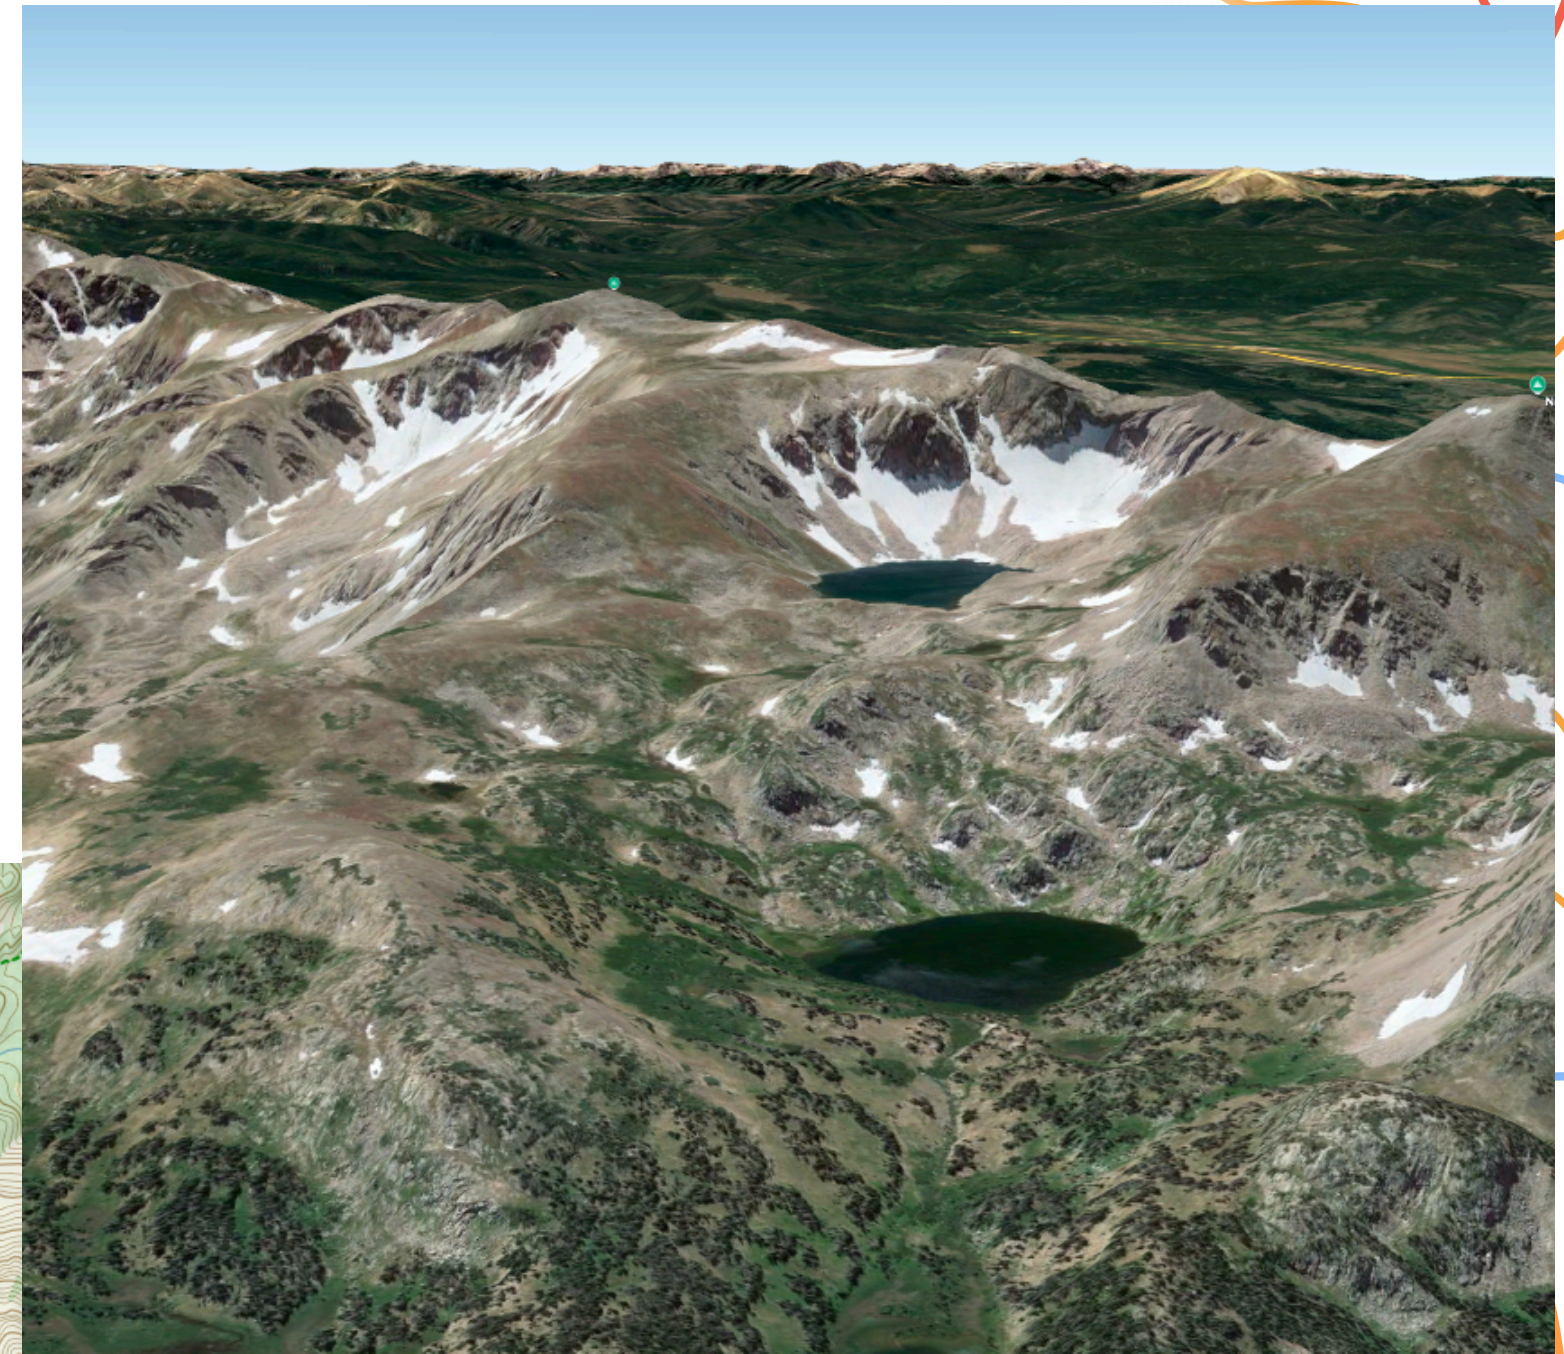

Why scout digitally?

- Efficient
- Find unique locations
- Precise
- Previsualize
- Adaptable