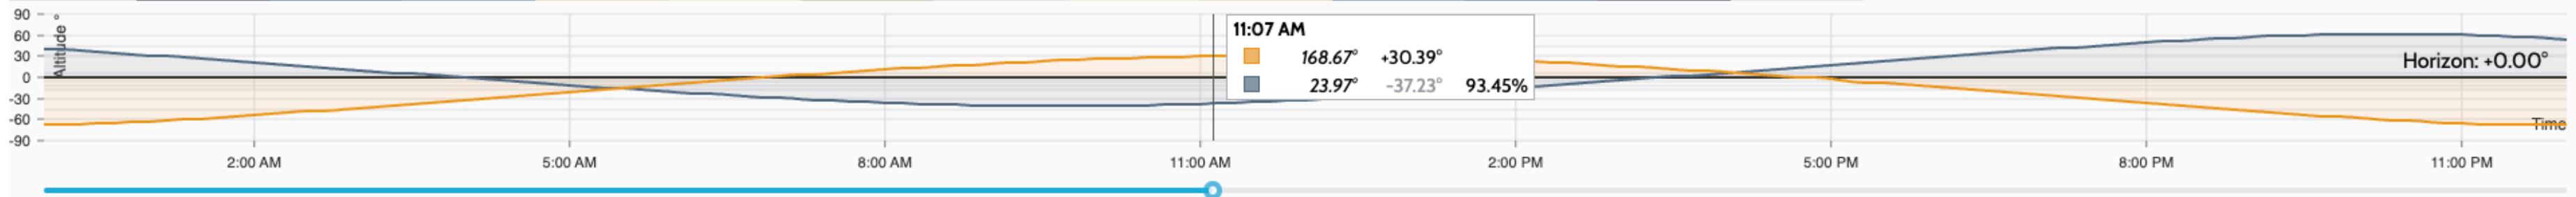

6:26 AM  Golden hour  
Blue hour ends

6:44 AM  Sunrise  
Civil twilight ends

7:24 AM  Day time  
Golden hour ends

3:48 PM  Moonrise  
Waxing Gibbous (98.6%)

 Info  Calendar  AR  Seasons  Action

Meredith Fontana

# | Digital Scouting Tools for Landscape Photographers

<b>Moonset</b> 4:00 AM 280.11° Waxing 91.56%	<b>Astro start</b> 5:14 AM 98.81°	<b>Nautical start</b> 5:46 AM 103.76°	<b>Civil start</b> 6:19 AM 108.85°	<b>Sunrise</b> 6:49 AM 113.64°	<b>Golden hr</b> 7:29 AM 120.25°	<b>Sun transit</b> 11:48 AM 180.00°	<b>Moonrise</b> 3:21 PM 75.64° Waxing 94.47%	<b>Golden hr</b> 4:06 PM 239.62°	<b>Sunset</b> 4:46 PM 246.21°	<b>Civil end</b> 5:16 PM 250.99°	<b>Nautical end</b> 5:49 PM 256.07°	<b>Astro end</b> 6:21 PM 261.00°	<b>Moon transit</b> 10:13 PM 180.03° Waxing 95.95%
---	---	---	--	--------------------------------------	--	---	---	--	-------------------------------------	--	---	--	---