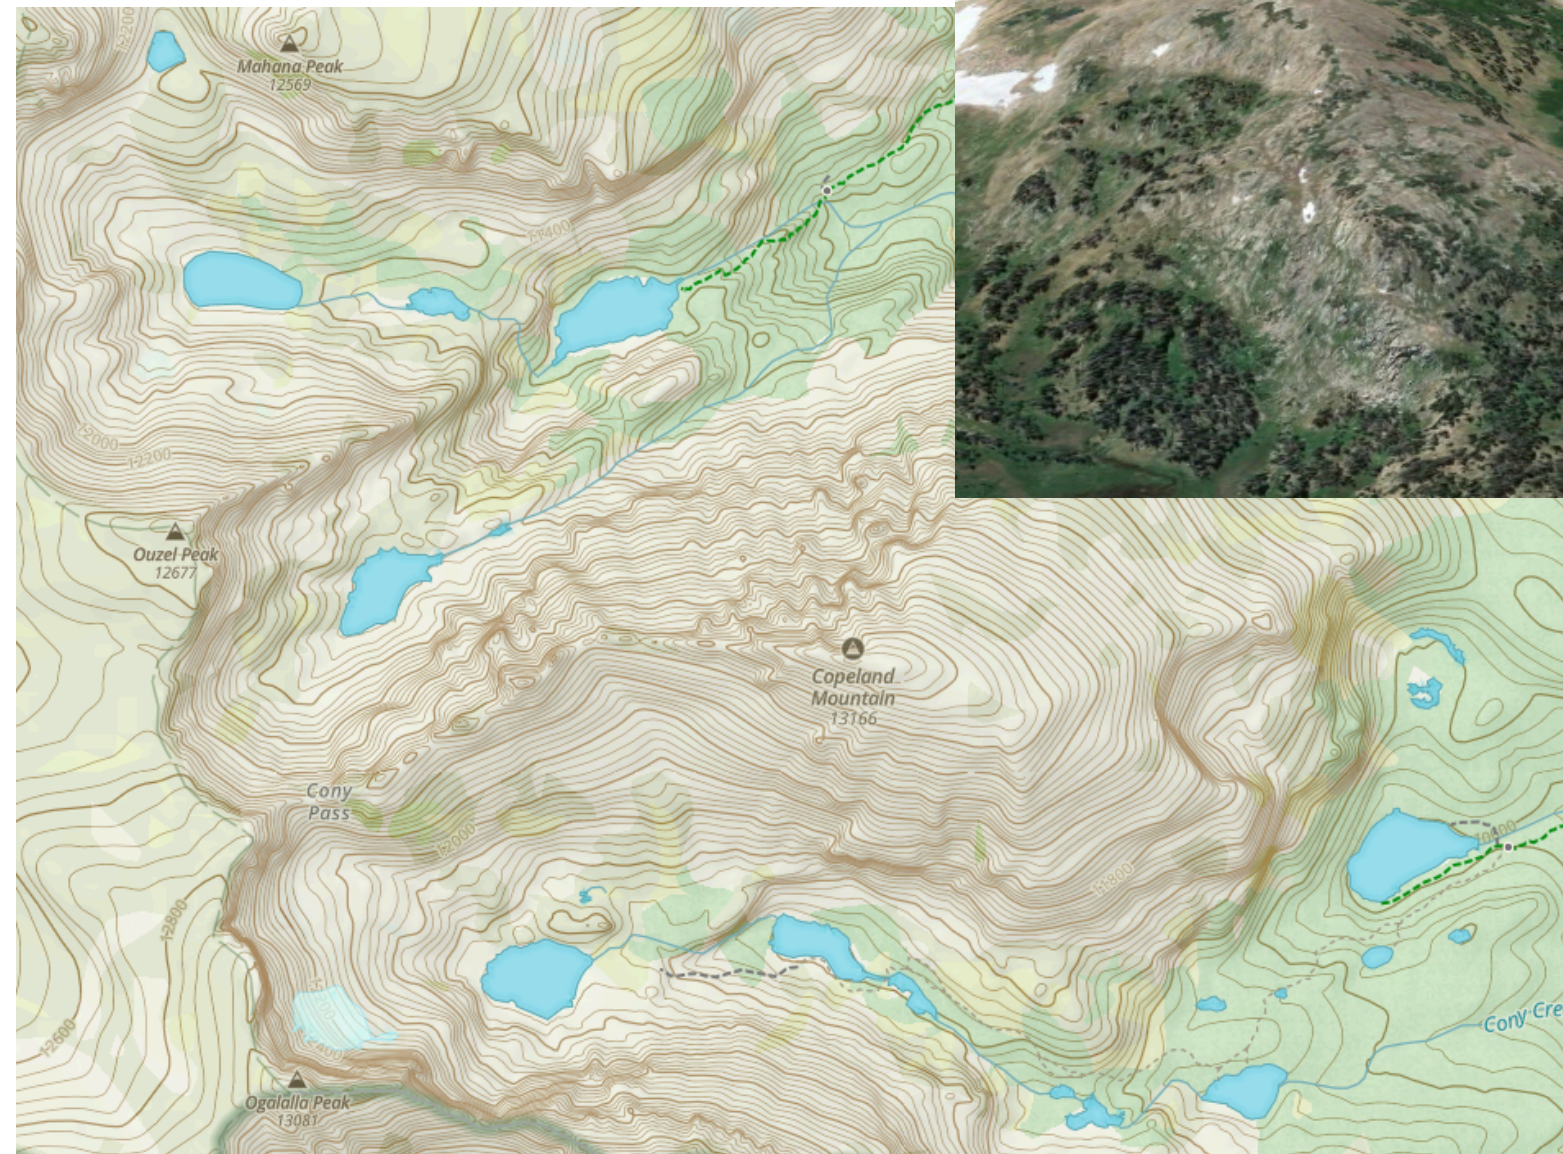

Why scout digitally?

- Efficient
- Find unique locations
- Precise
- Previsualize
- Adaptable