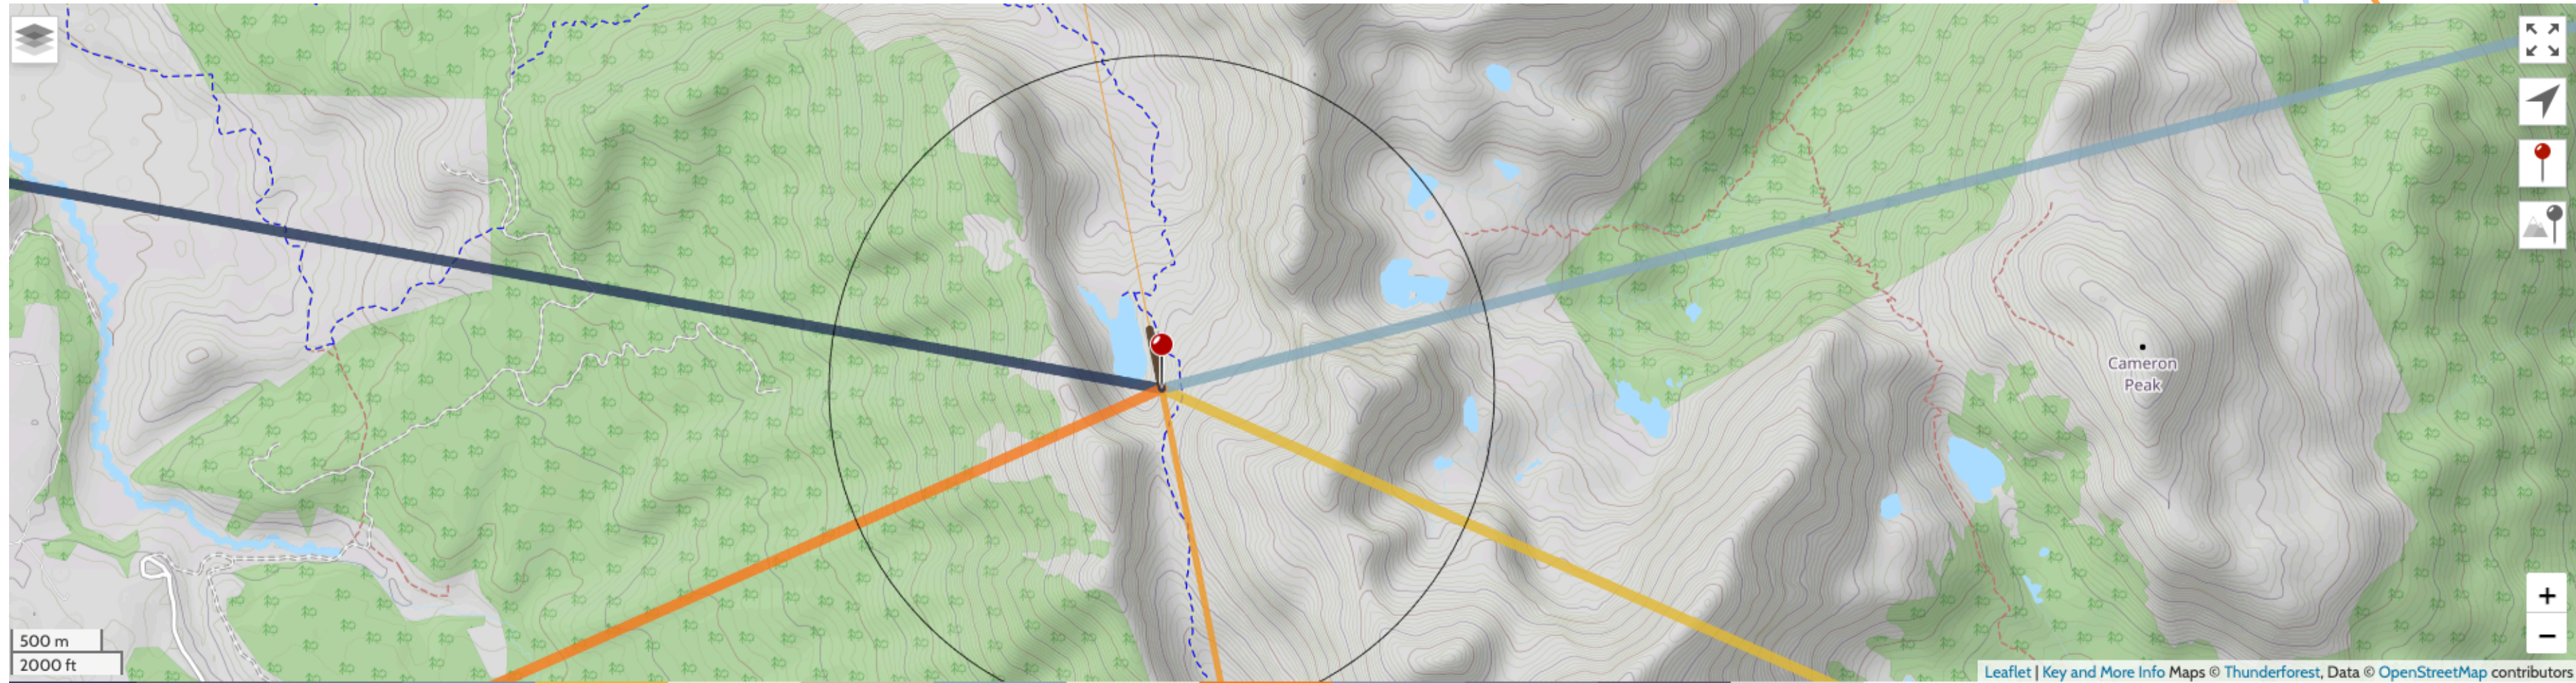

# | Digital Scouting Tools for Landscape Photographers

<b>Moonset</b> 4:00 AM 280.11° Waxing 91.56%	<b>Astro start</b> 5:14 AM 98.81°	<b>Nautical start</b> 5:46 AM 103.76°	<b>Civil start</b> 6:19 AM 108.85°	<b>Sunrise</b> 6:49 AM 113.64°	<b>Golden hr</b> 7:29 AM 120.25°	<b>Sun transit</b> 11:48 AM 180.00°	<b>Moonrise</b> 3:21 PM 75.64° Waxing 94.47%	<b>Golden hr</b> 4:06 PM 239.62°	<b>Sunset</b> 4:46 PM 246.21°	<b>Civil end</b> 5:16 PM 250.99°	<b>Nautical end</b> 5:49 PM 256.07°	<b>Astro end</b> 6:21 PM 261.00°	<b>Moon transit</b> 10:13 PM 180.03° Waxing 95.95%
---	---	---	--	--------------------------------------	--	---	---	--	-------------------------------------	--	---	--	---