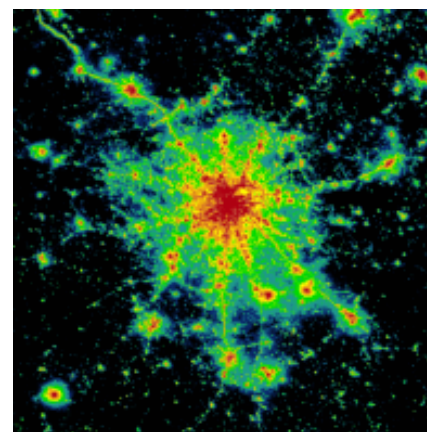

## 4. Atmosphere

- Weather, smoke, haze, fog, light pollution all impact lighting, composition, color, mood, etc.
- Wait longer than you think you need to - the show doesn't end at sunset!

## 4. Atmosphere

- Weather, smoke, haze, fog, light pollution all impact lighting, composition, color, mood, etc.
- Wait longer than you think you need to - the show doesn't end at sunset!
- Go with the flow and stay open to opportunities.

## 4. Atmosphere

Digital tools for predicting atmospheric conditions:

[weather.gov](https://www.weather.gov)

[fire.airnow.gov](https://fire.airnow.gov)

Alpenglow

[lightpollutionmap.info](https://lightpollutionmap.info)

# 4. Atmosphere

Meredith Fontana