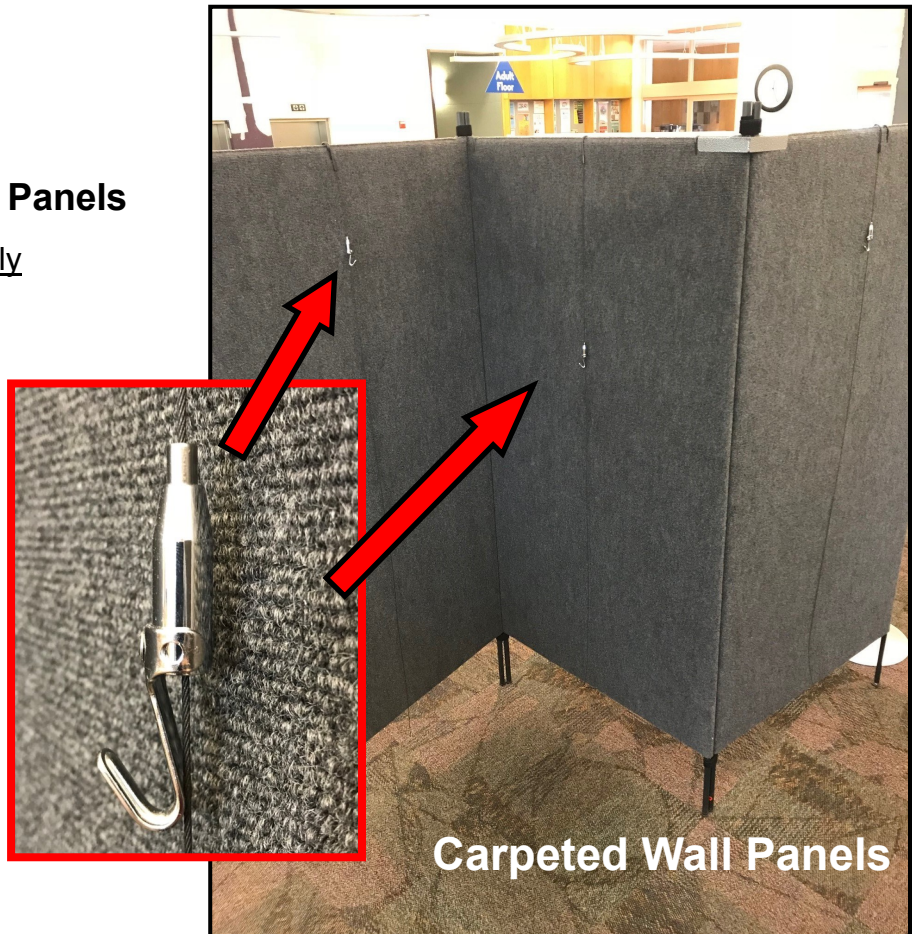

Hardware Guide for Art Installations

The Plano Public Library’s installation systems use specific types of hardware matching common hanging types found on framed artist works. This guide lists the hanging hardware used by the library to insure safe, secure art installations for public displays.

Easels

Folding Aluminum

- 1st Step holds item 13” W minimum
- 2nd Step holds item 18” W minimum
- 3rd Step holds item 23” W minimum

Pro Panels

Free-Standing, Carpeted Wall Panels

- Hooks suitable for picture wire only

Walker System Hardware

A versatile hanging system provides easy, secure hanging of artwork that is easy to rearrange as needed.

- **Hi-Holder** - used for framed art with a hanging wire
- **Hi-Hook** - used for art with wire on back, “sawtooth” brackets or “D” rings larger than 3/8”
- **Sing Clips** - used for artist / info cards