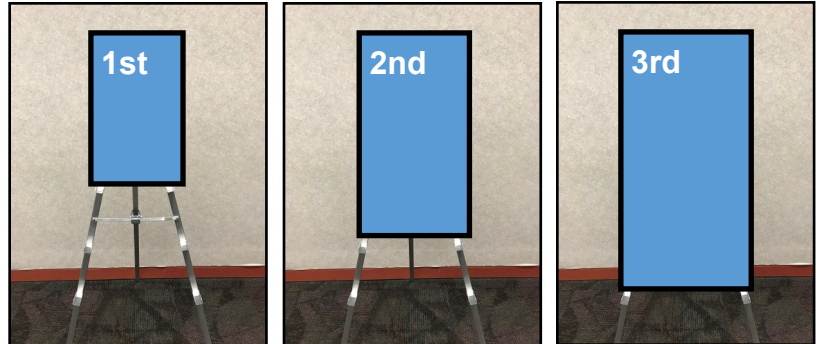

Hardware Guide for Art Installations

The Plano Public Library’s installation systems use specific types of hardware matching common hanging types found on framed artist works. This guide lists the hanging hardware used by the library to insure safe, secure art installations for public displays.

Easels

Folding Aluminum

- 1st Step holds item 13” W minimum
- 2nd Step holds item 18” W minimum
- 3rd Step holds item 23” W minimum

Pro Panels

Free-Standing, Carpeted Wall Panels

- Hooks suitable for picture wire only